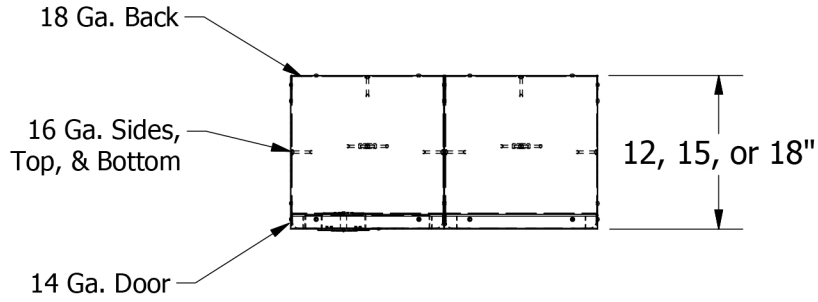

# 72" High 2 Tier Jorgenson Athletic Locker

Allow  $\frac{1}{16}$ " growth per frame

2

1

Jorgenson Lockers

1239 South 700 West  
Salt Lake City, UT 84104  
101 Johnston Circle  
Palmetto, GA 30268