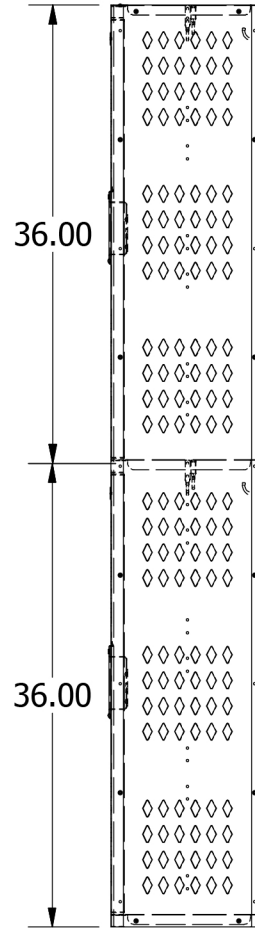

2

1

# 72" High 2 Tier Jorgenson Athletic Locker

Allow  $\frac{1}{16}$ " growth per frame

2

1

Jorgenson Lockers

1239 South 700 West  
Salt Lake City, UT 84104  
101 Johnston Circle  
Palmetto, GA 30268