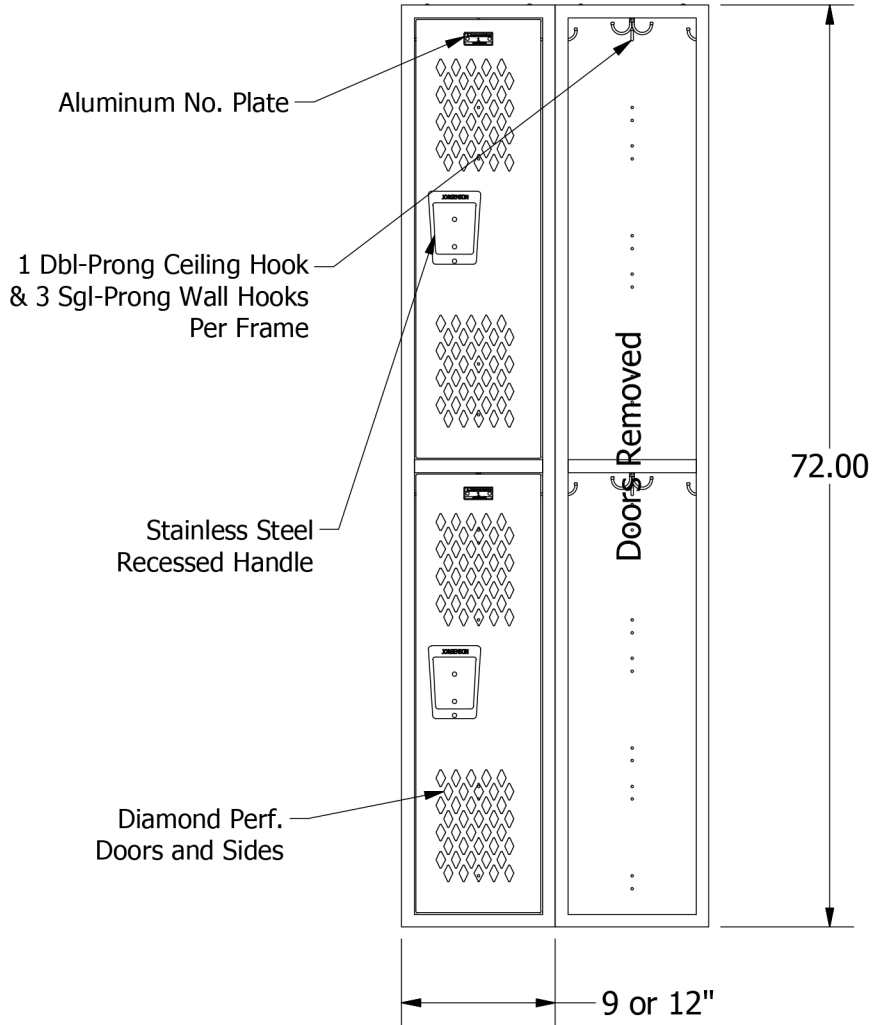

# 72" High 2 Tier Jorgenson Athletic Locker

Allow  $\frac{1}{16}$ " growth per frame

2

1

Jorgenson Lockers

1239 South 700 West  
Salt Lake City, UT 84104  
101 Johnston Circle  
Palmetto, GA 30268